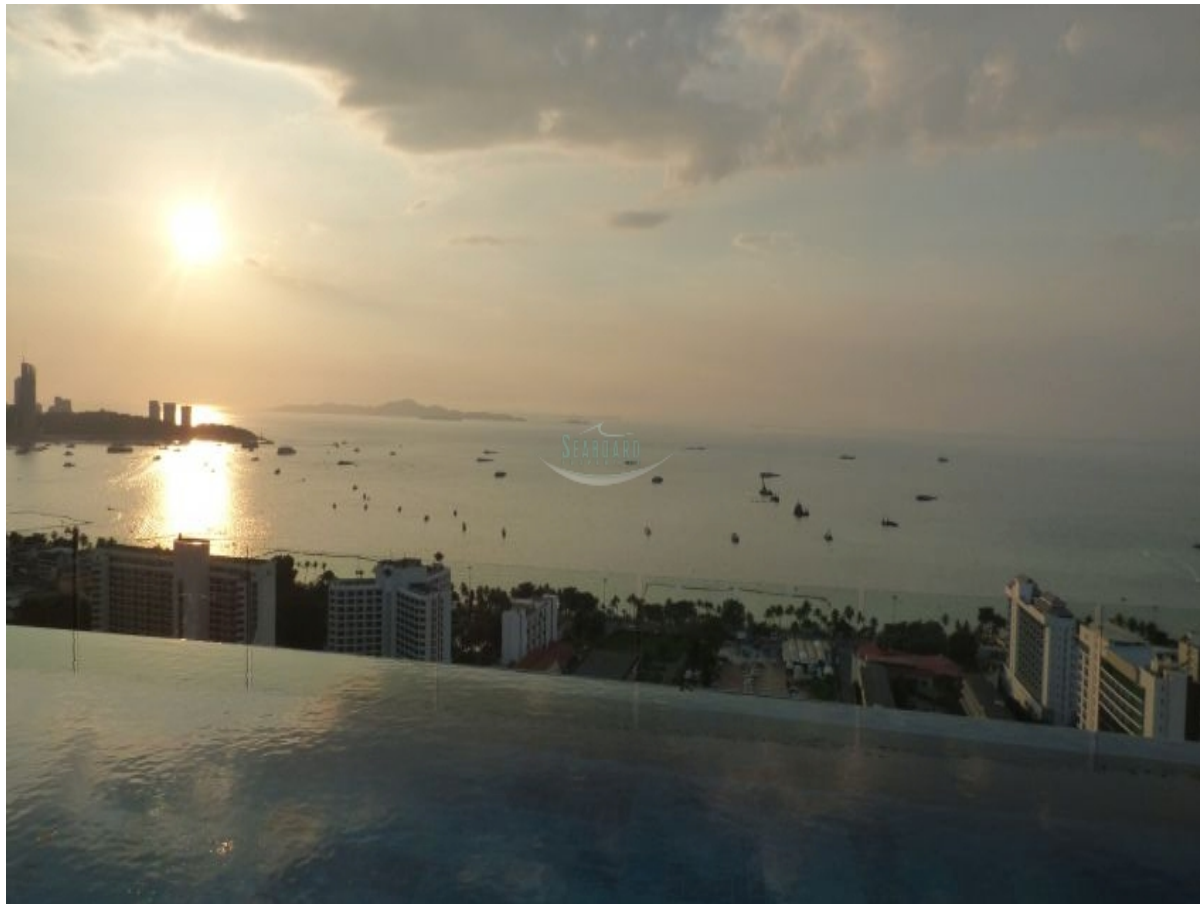

Centric Sea Condominium For Sale in Pattaya City

Condo For Sale
Price 4,100,000 THB

**Property ID :
7550**

Location:

Central Pattaya

Ownership:

In Thai Name

Bedrooms: